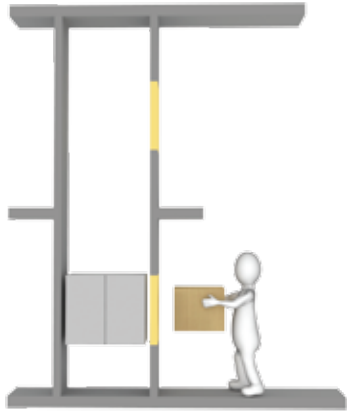

HOME DUMBWAITER

Versa

OPTIONS

Birch Cabin

Cab Slid up gate

Stainless Steel Cabin

Landing door by others

Call Station

COUNTER LOADING